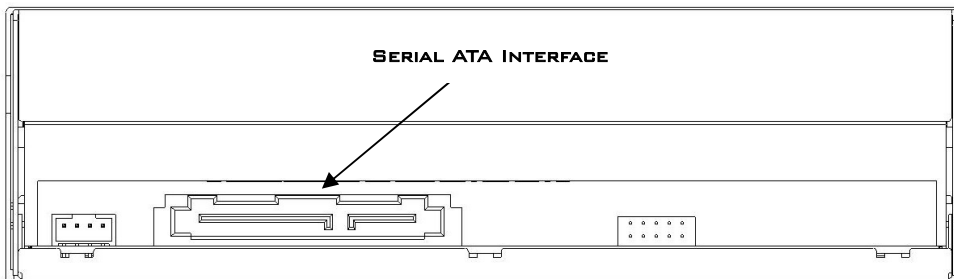

SPECIFICATIONS FOR THE PIONEER BDC-202 BLU-RAY DISC/DVD/CD COMBO DRIVE

- READS UP TO 5X SPEED ON BD-ROM, BD-R, AND BD-RE BLU-RAY DISC MEDIA (SINGLE LAYER)
- READS UP TO 2X SPEED ON BD-ROM, BD-R, AND BD-RE BLU-RAY DISC MEDIA (DUAL LAYER)
- WRITES UP TO 12X SPEED ON DVD-R/+R 4.7GB (SINGLE LAYER), 4X ON DVD-R (DUAL LAYER), 4X ON DVD+R (DOUBLE LAYER), 6X ON DVD-RW/+RW MEDIA, AND 5X ON DVD-RAM
- READS UP TO 12X SPEED ON DVD-ROM & DVD±R MEDIA (SINGLE LAYER), 8X ON DVD-ROM (DL), DVD±R (DL) & DVD±RW MEDIA, AND 5X ON DVD-RAM
- WRITES UP TO 24X SPEED ON CD-R AND CD-RW
- READS UP TO 32X SPEED ON CD-ROM AND CD-R, AND 24X ON CD-RW
- ROHS AND WEEE DIRECTIVE COMPLIANT
- SERIAL ATA INTERFACE (REV. 1.0A)
- INCLUDES 4 MBYTES BUFFER MEMORY AND SUPPORTS "BUFFER UNDERRUN PROTECTION" ON DVD AND CD MEDIA
- INSTALLS VERTICALLY OR HORIZONTALLY
- DRIVE WEIGHS 2.16 POUNDS (980G)
- DRIVE MEASUREMENTS (PHYSICAL DIMENSIONS): 5.83" (W) x 7.28" (D) x 1.67" (H)
  (148MM) (185MM) (42.3MM)

PLEASE VISIT US AT: WWW.PIONEERELECTRONICS.COM

REAR VIEW OF THE PIONEER BDC-202